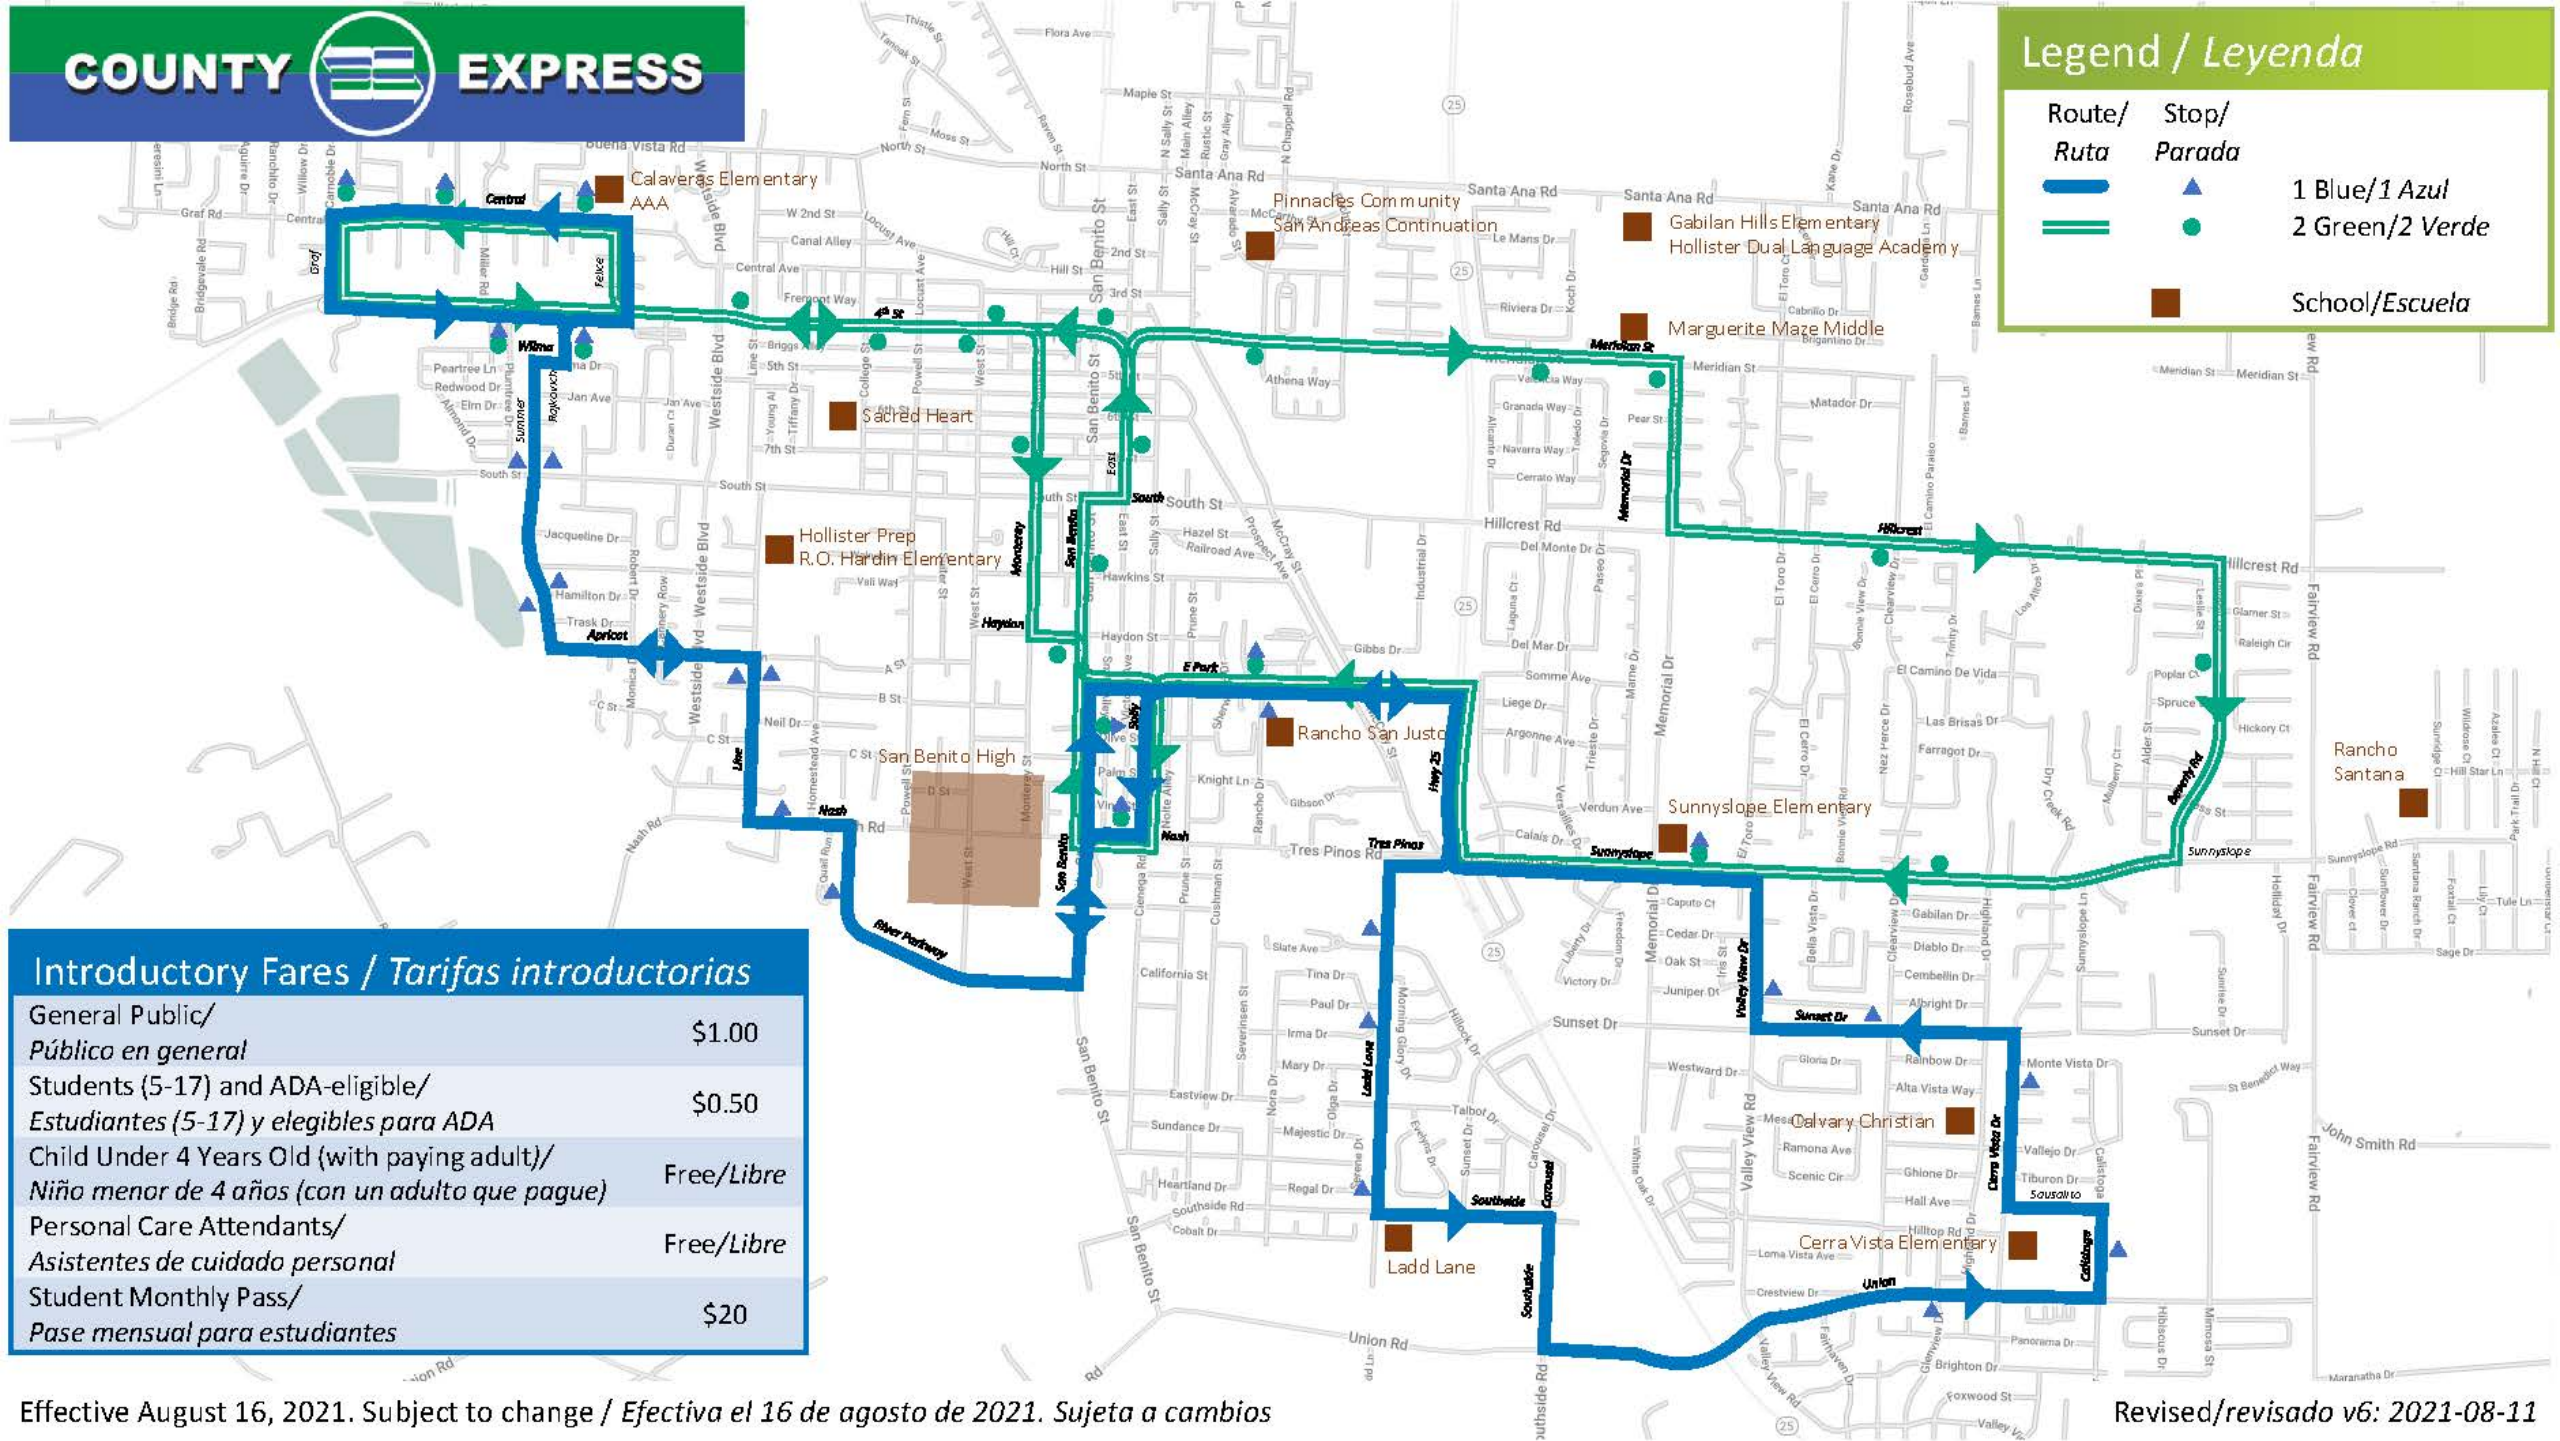

Legend / Leyenda

Route/ Ruta	Stop/ Parada	
		1 Blue/1 Azul
		2 Green/2 Verde
		School/Escuela

Introductory Fares / Tarifas introductorias

General Public/ <i>Público en general</i>	\$1.00
Students (5-17) and ADA-eligible/ <i>Estudiantes (5-17) y elegibles para ADA</i>	\$0.50
Child Under 4 Years Old (with paying adult)/ <i>Niño menor de 4 años (con un adulto que pague)</i>	Free/Libre
Personal Care Attendants/ <i>Asistentes de cuidado personal</i>	Free/Libre
Student Monthly Pass/ <i>Pase mensual para estudiantes</i>	\$20

Route 1 Blue / Ruta 1 Azul

Central Ave & Felice Dr	Line St & Apricot Ln	San Benito St & Olive St	E Park St & Rancho Dr	Southside Rd & Ladd Ln	Sausalito Dr & Cerra Vista Dr	Sunnyslope Rd & Memorial Dr	E Park St & Rancho Dr	Sally St & Nash Rd	Line St & Apricot Ln	Central Ave & Felice Dr
					6:40 AM	6:46 AM	6:50 AM	6:52 AM	6:59 AM	7:04 AM
7:05 AM	7:13 AM	7:20 AM	7:23 AM	7:28 AM	7:35 AM	7:41 AM	7:45 AM	7:47 AM	7:54 AM	7:59 AM
8:05 AM	8:13 AM	8:20 AM	8:23 AM	8:28 AM						

Route 2 Green / Ruta 2 Verde

Central Ave & Felice Dr	4th St & College St	Sally St & Nash Rd	Meridian St & Chappell Rd	Memorial Dr & Meridian St	Beverly Dr & Spruce Dr	Sunnyslope Rd & Memorial Dr	E Park St & Rancho Dr	Sally St & Nash Rd	4th St & West St	Central Ave & Felice Dr
				7:01 AM	7:09 AM	7:14 AM	7:18 AM	7:20 AM	7:26 AM	7:29 AM
7:10 AM	7:17 AM	7:25 AM	7:30 AM	7:34 AM	7:42 AM	7:47 AM	7:51 AM	7:53 AM	7:59 AM	8:02 AM
7:37 AM	7:44 AM	7:52 AM	7:57 AM	8:01 AM	8:09 AM	8:14 AM	8:18 AM	8:20 AM	8:26 AM	8:29 AM
8:10 AM	8:17 AM	8:25 AM	8:30 AM	8:34 AM	8:42 AM					

Thursday only/Solo jueves

								2:00 PM	2:06 PM	2:09 PM
2:10 PM	2:17 PM	2:25 PM	2:30 PM	2:34 PM	2:42 PM	2:47 PM	2:51 PM	2:53 PM	2:59 PM	3:02 PM
								3:15 PM	3:21 PM	3:24 PM
3:25 PM	3:32 PM	3:40 PM	3:45 PM	3:49 PM	3:57 PM	4:02 PM	4:06 PM	4:08 PM	4:14 PM	4:17 PM