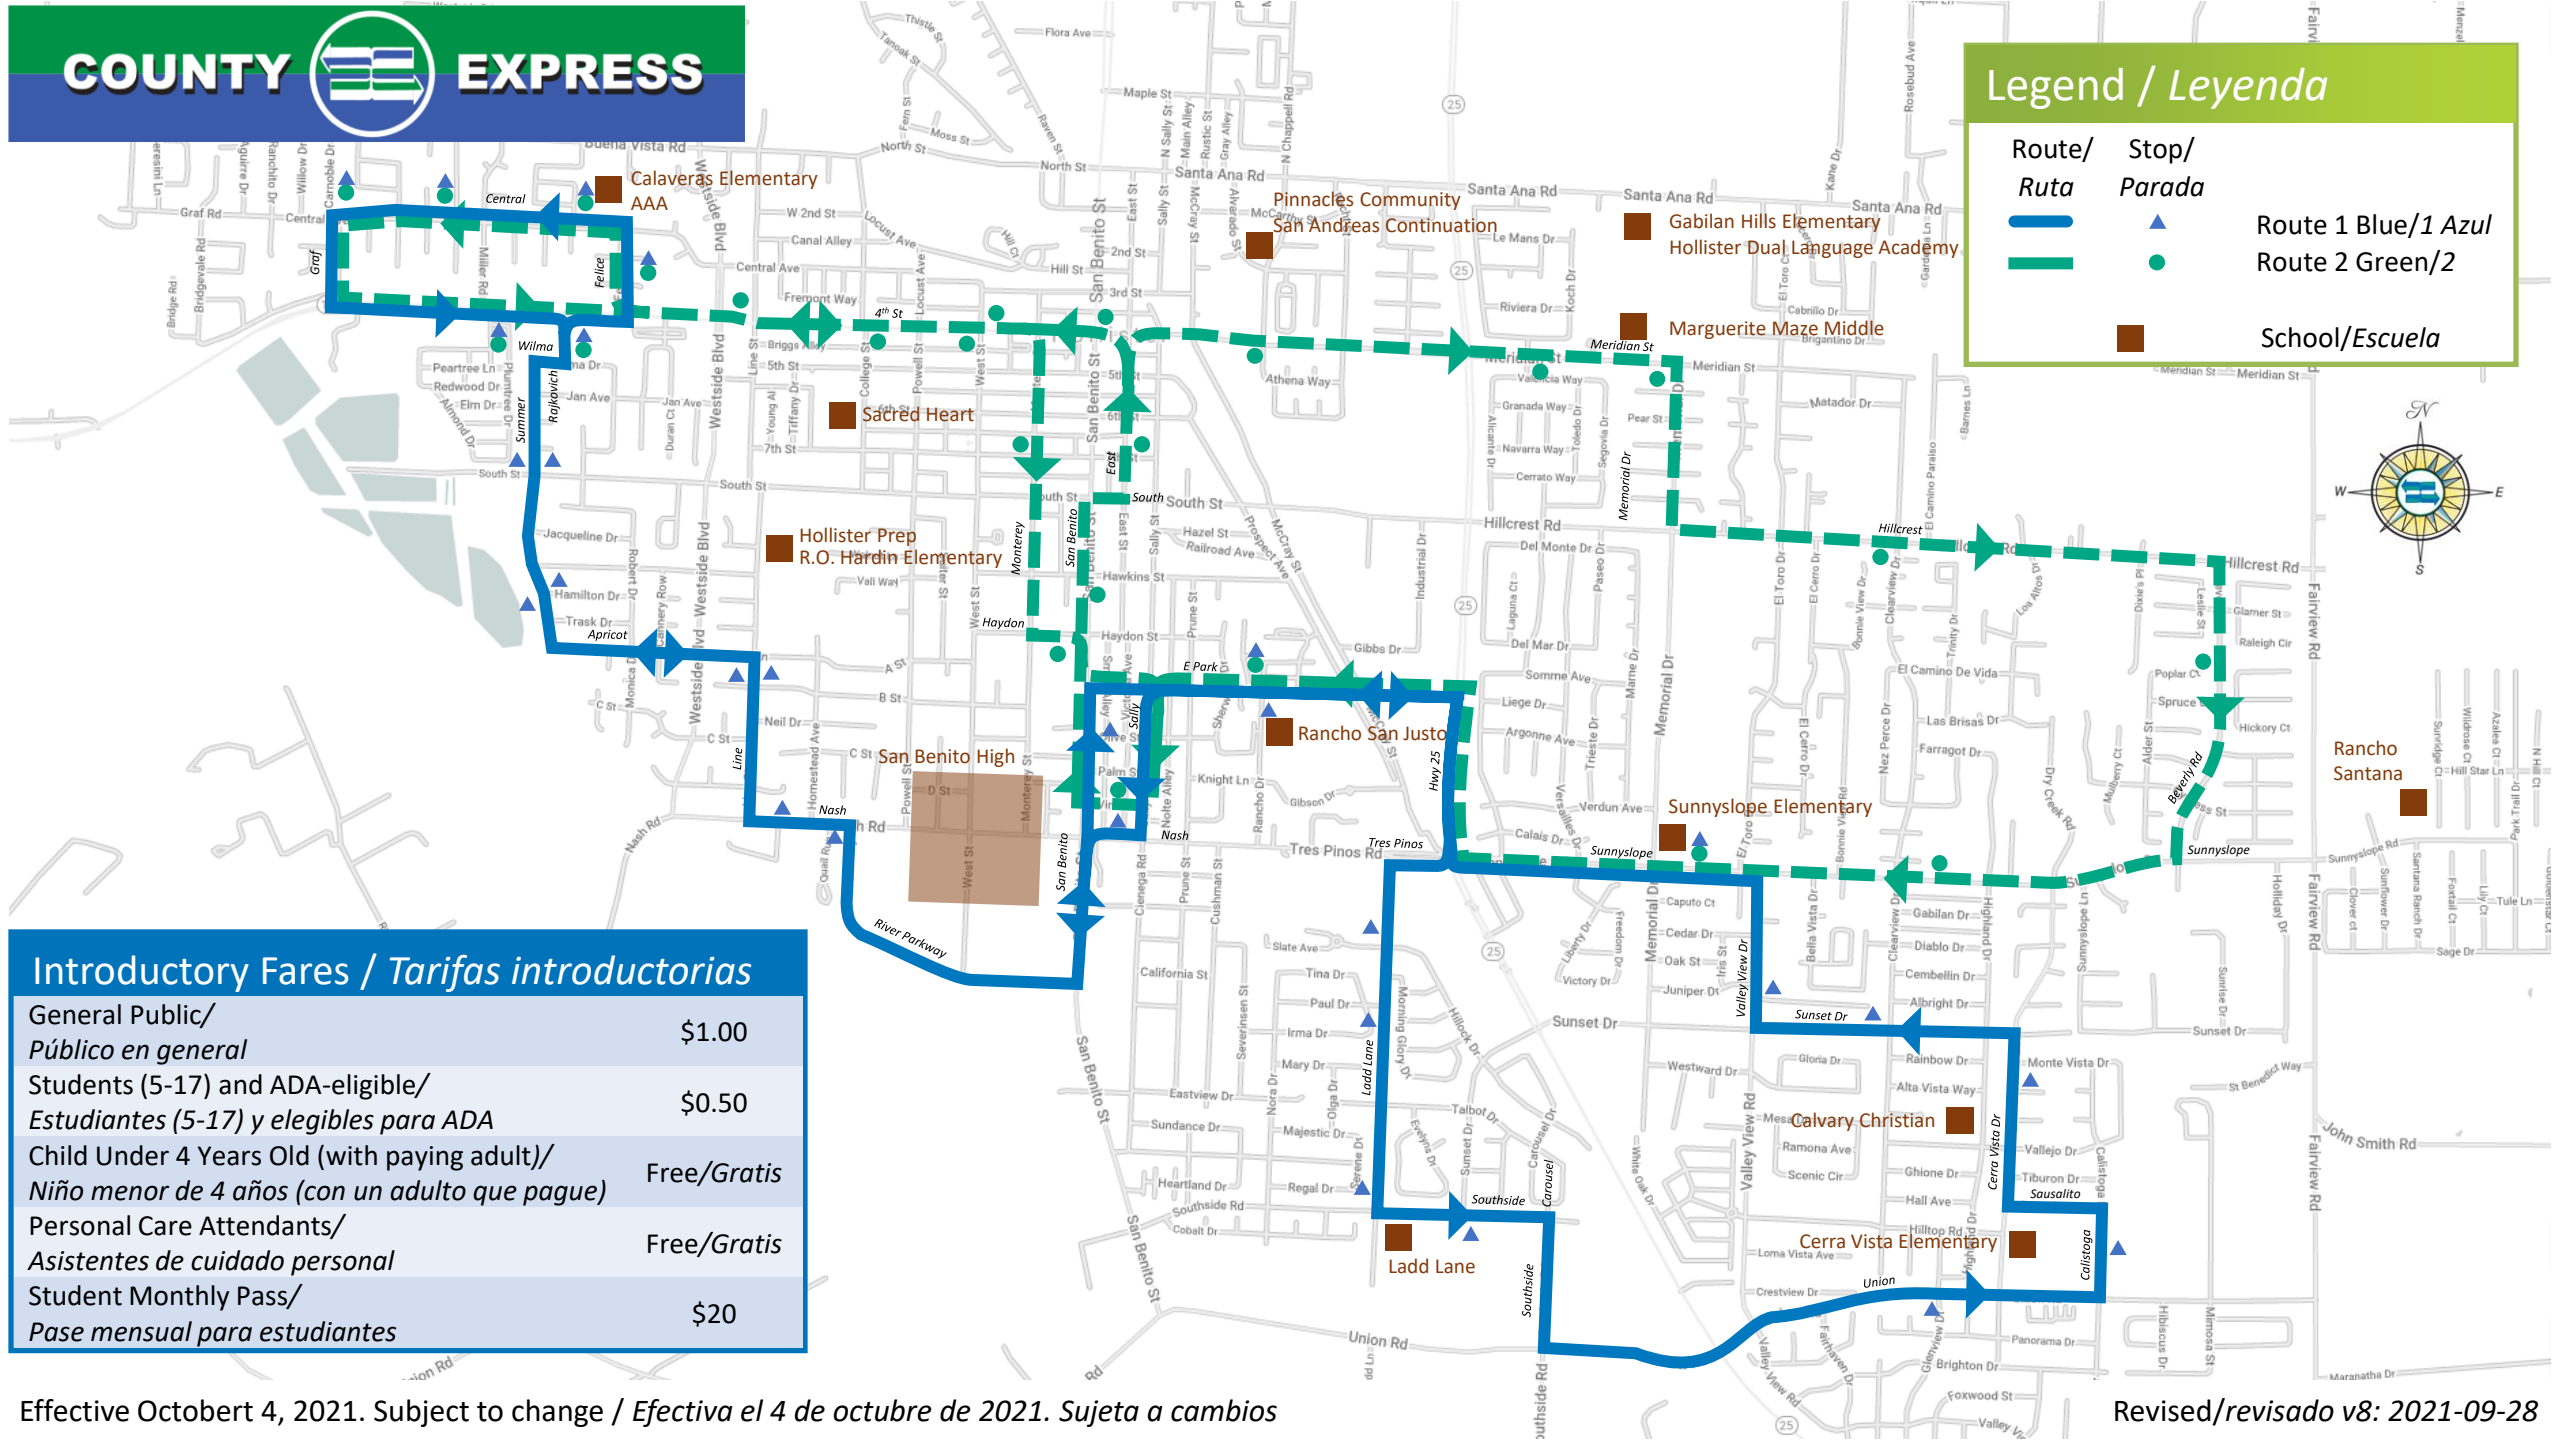

COUNTY EXPRESS

Legend / Leyenda

Route/ Ruta	Stop/ Parada	
		Route 1 Blue/1 Azul
		Route 2 Green/2
		School/Escuela

Introductory Fares / Tarifas introductorias

General Public/ <i>Público en general</i>	\$1.00
Students (5-17) and ADA-eligible/ <i>Estudiantes (5-17) y elegibles para ADA</i>	\$0.50
Child Under 4 Years Old (with paying adult)/ <i>Niño menor de 4 años (con un adulto que pague)</i>	Free/Gratis
Personal Care Attendants/ <i>Asistentes de cuidado personal</i>	Free/Gratis
Student Monthly Pass/ <i>Pase mensual para estudiantes</i>	\$20

Route 1 Blue / Ruta 1 Azul

Central Ave & Felice Dr	Line St & Apricot Ln	San Benito St & Olive St	E Park St & Rancho Dr	Southside Rd & Ladd Ln	Sausalito Dr & Calistoga Dr	Sunnyslope Rd & Memorial Dr	E Park St & Rancho Dr	Sally St & Vine Rd	Line St & Apricot Ln	Central Ave & Felice Dr
					6:40 AM	6:46 AM	6:50 AM	6:52 AM	6:59 AM	7:04 AM
7:05 AM	7:13 AM	7:20 AM	7:23 AM	7:28 AM	7:35 AM	7:41 AM	7:45 AM	7:47 AM	7:54 AM	7:59 AM
8:05 AM	8:13 AM	8:20 AM	8:23 AM	8:28 AM						

Route 2 Green / Ruta 2 Verde

Central Ave & Felice Dr	4th St & College St	Sally St & Vine Rd	Meridian St & Chappell Rd	Memorial Dr & Meridian St	Beverley Dr & Spruce Dr	Sunnyslope Rd & Memorial Dr	E Park St & Rancho Dr	Sally St & Vine Rd	4th St & San Benito St	Central Ave & Felice Dr
				7:01 AM	7:09 AM	7:14 AM	7:18 AM	7:20 AM	7:26 AM	7:29 AM
7:37 AM	7:44 AM	7:52 AM	7:57 AM	8:01 AM	8:09 AM	8:14 AM	8:18 AM	8:20 AM	8:26 AM	8:29 AM

Thursday only/Solo jueves

Thursday only/Solo jueves

								2:00 PM	2:06 PM	2:09 PM
2:10 PM	2:17 PM	2:25 PM	2:30 PM	2:34 PM	2:42 PM	2:47 PM	2:51 PM	2:53 PM	2:59 PM	3:02 PM
3:25 PM	3:32 PM	3:40 PM	3:45 PM	3:49 PM	3:57 PM	4:02 PM	4:06 PM	4:08 PM	4:14 PM	4:17 PM