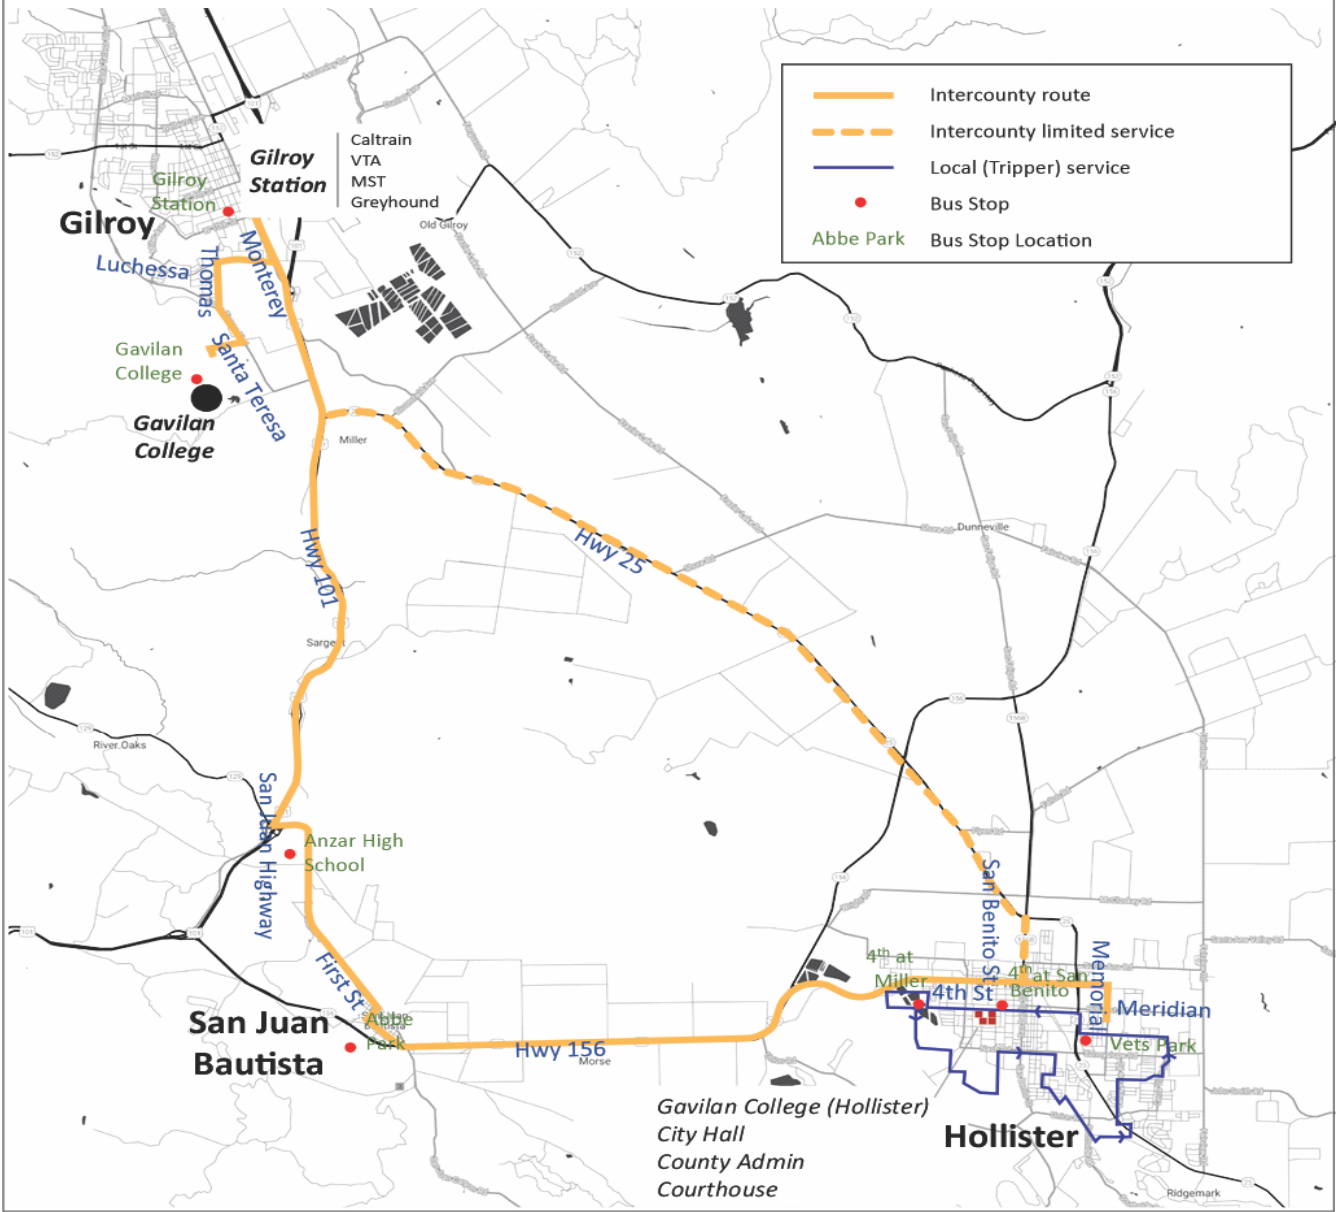

831-636-4161