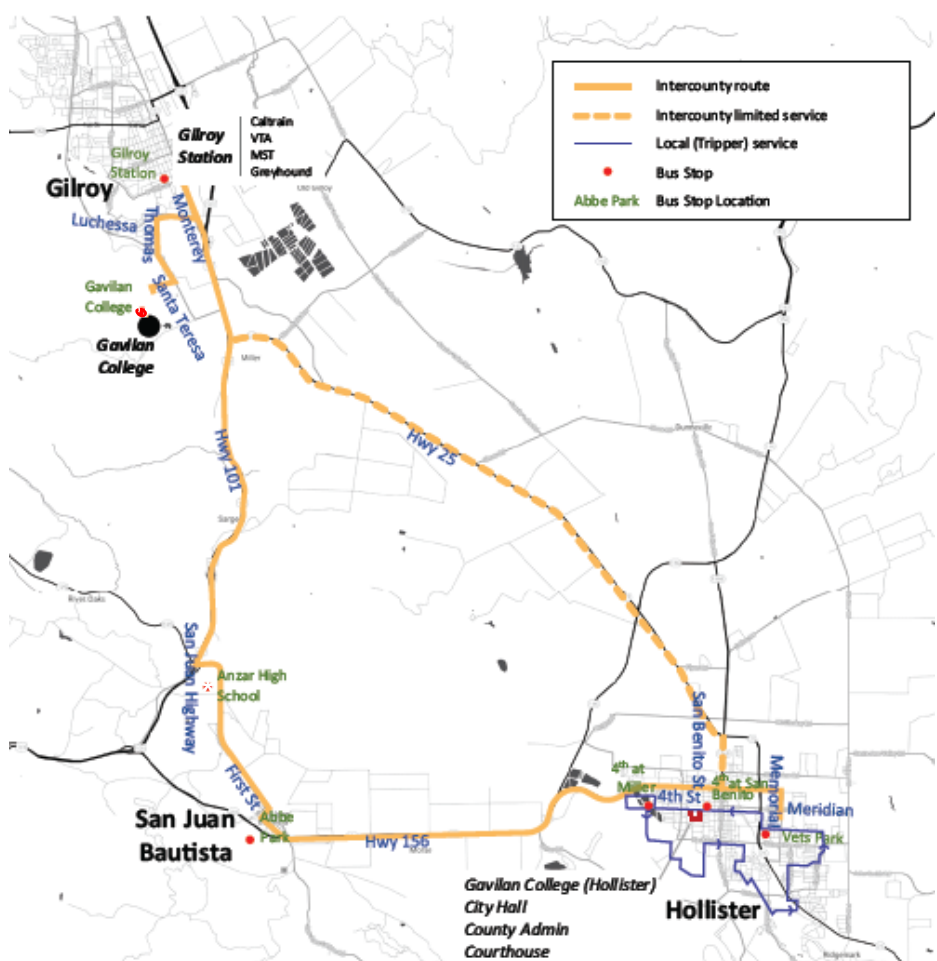

SOUTHBOUND FROM GILROY TO HOLLISTER / HACIA EL SUR A DE GILROY A HOLLISTER

	Gavilan College	Caltrain Station	Abbe Park	4th & Miller	4th & San Benito	Vets Park
AM		6:45	–	–	7:10	7:15
	7:25	8:05	8:25	8:42	8:45	8:50
	8:15	8:40	9:00	9:17	9:20	9:25
	8:45	9:10	9:30	9:47	9:50	9:55
	9:45	10:10	10:30	10:47	10:50	10:55
	10:45	11:10	11:30	11:47	11:50	11:55
	11:45	12:10	12:30	12:47	12:50	12:55
	12:45	1:15	1:35	1:52	1:55	2:00
	1:45	2:15	2:35	3:02	3:05	3:10
	2:45	3:16	3:36	4:03	4:06	4:11
PM	3:45	4:15	4:35	5:17	5:20	5:25
	4:45	5:22	5:42	6:09	6:12	6:17
	5:35	6:20	6:40	7:07	7:10	7:15
	6:15	6:45	7:05	7:47	7:50	7:55
	7:20	7:45	8:05	8:22	8:25	8:30
	9:20	9:38	9:58	10:15	10:18	10:23

GREYHOUND (SATURDAY – SUNDAY) / GREYHOUND (SABADO – DOMINGO)

NORTHBOUND FROM HOLLISTER TO GILROY / HACIA EL NORTE DE HOLLISTER A GILROY

	Vets Park	4th & San Benito	4th & Miller	Abbe Park	Greyhound
AM	7:30	7:35	7:38	7:55	8:25
	9:20	9:25	9:28	9:45	10:15
PM	11:55	12:00	12:03	12:20	12:50
	3:55	4:00	4:03	4:20	4:50

SOUTHBOUND FROM GILROY TO HOLLISTER / HACIA EL SUR A DE GILROY A HOLLISTER

	Greyhound	Abbe Park	4th & Miller	4th & San Benito	Vets Park
AM	8:25	8:55	9:12	9:15	9:20
	10:20	10:55	11:07	11:15	11:20
PM	1:20	1:50	2:17	2:20	2:25
	5:40	6:10	6:37	6:40	6:45